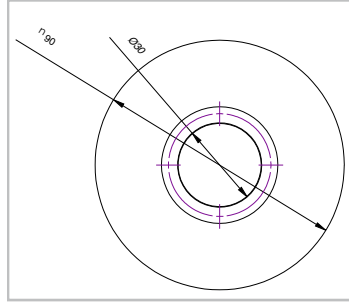

### Dynamique

	RGBW (4000K)	RGBW (3000K)	Blanc dynamique
Power supply	350mA*		
Power	5W max		
Initial flow (lm)	900 lm		
Average LED lifespan	L90 B10 60000h		
Connection	Serie**		
Cable	9x0.22mm <sup>2</sup> - 3m resin-coated		
Code	RI30252Z	RI30260W	ES30275X

### Monochrome constant voltage

	2700°K	3000°K	4000°K	6000°K
Power supply	@12VDC - 500 mA			
Power	7W			
Initial flow (lm)	970 lm			
Average LED lifespan	L90 B10 60000h			
Connection	Parallel**			
Cable	3x0.5mm <sup>2</sup> - 3m resin-coated			
Code	Inox 316L Electropoli : RI00203			