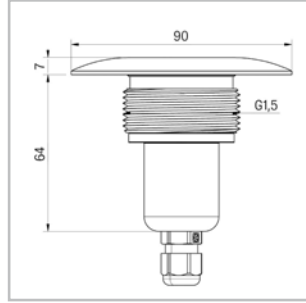

### Dynamique

	RGBW (4000K)	RGBW (3000K)	Blanc dynamique
Power supply	350mA*		
Power	5W max		
Initial flow (lm)	900 lm		
Average LED lifespan	L90 B10 60000h		
Connection	Serie**		
Cable	9x0.22mm <sup>2</sup> - 3m resin-coated		
Code	RI30252Z	RI30260W	ES30275X

### Monochrome constant voltage

	2700°K	3000°K	4000°K	6000°K
Power supply	@12VDC - 500 mA			
Power	7W			
Initial flow (lm)	970 lm			
Average LED lifespan	L90 B10 60000h			
Connection	Parallel**			
Cable	3x0.5mm <sup>2</sup> - 3m resin-coated			
Code	Inox 316L Electropoli : RI00203			